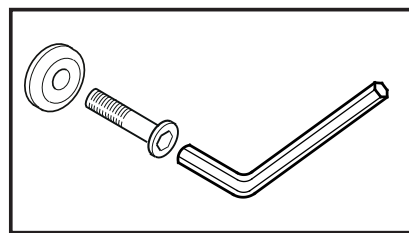

1

16x

16x

4x

G500

~~G500 PURE WHITE
G500 EVOLUTION~~